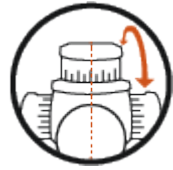

## TECHNICAL DATA

<b>Magnification:</b>	1 - 6
<b>Objective lens diameter:</b>	24 mm
<b>Field of view:</b>	42.3 - 6.7 m/100 m
<b>Eye relief:</b>	95 mm
<b>Diopter compensation:</b>	+2 / -3.5 dpt
<b>Twilight factor (DIN 58388):</b>	3.1 - 12.0
<b>Impact correction per click:</b>	.1 MRAD
<b>Adjustment range (E/W):</b>	2.2 / 2.2 m
<b>Tube diameter:</b>	30 mm
<b>Length:</b>	278 mm
<b>Weight:</b>	480 g
<b>Reticle in focal plane:</b>	2
<b>Illuminated:</b>	yes
<b>Warranty:</b>	10 Years

## FEATURES

2nd focal plane

Main tube 30 mm

Adjustment direction  
CW

MIL

Windage right