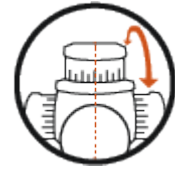

## TECHNICAL DATA

<b>Magnification:</b>	1-8
<b>Objective lens diameter:</b>	24 mm
<b>Eye relief:</b>	95 mm
<b>Field of view:</b>	42,5-5,3 m/100 m
<b>Diopter compensation:</b>	+2/-3 dpt
<b>Twilight factor (DIN 58388):</b>	2,9-13,9
<b>Impact correction per click:</b>	.1 MRAD
<b>Adjustment range (E/W):</b>	2.4 / 2.4 m
<b>Parallax adjustment:</b>	100m
<b>Tube diameter:</b>	30 mm
<b>Length:</b>	300 mm
<b>Weight:</b>	555 g
<b>Focal plane:</b>	2
<b>Illuminated:</b>	Ja

## FEATURES

2nd focal plane

Main tube 30 mm

Adjustment direction  
CW

MIL

Windage right

MaxLight