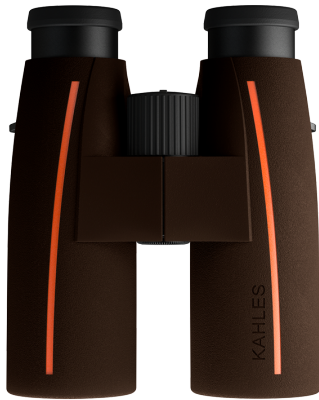

HELIA S 42

THE PERFECT ALLROUNDER

PRODUCT HIGHLIGHTS

- Powerful high contrast optics system with exceptional edge sharpness
- Wide field of view of 110 m
- Light and ergonomic - for high observation comfort even during long periods of use
- Durable and resilient with a robust magnesium housing
- High quality comfort strap with an innovative quick release fastener

The HELIA S 42 impresses with uncompromising focus on the real essentials: functionality, reliability, handling and aesthetics. The perfect allrounder for hunting.

TECHNICAL DATA

HELIA S	10x42
Magnification	10
Objective lens diameter (mm)	42
Eye relief (mm)	15,8
Exit pupil diameter (mm)	4,2
Interpupillary distance (mm)	56-74
Twilight factor (ISO 14132-1)	20,5
Field of view (m/1,000 m)	110
Field of view (°)	6,3
Field of view apparent (°)	61
Shortest focusing distance (m)	3,2
Diopter compensation (dpt)	+/-4 dpt
Waterproof (nitrogen filling)	✓
Height x Width x Depth (mm)	144 x 120 x 63
Housing material	Magnesium
Weight (g)	785

Carrying strap with quick

release fastener