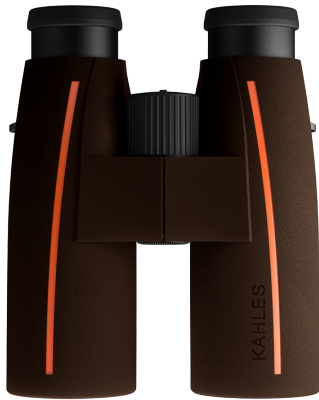

NEW HELIA S 42

THE PERFECT ALLROUNDER

PRODUCT HIGHLIGHTS

- Powerful high contrast optics system with exceptional edge sharpness
- Wide field of view of 136 m
- Light and ergonomic - for high observation comfort even during long periods of use
- Durable and resilient with a robust magnesium housing
- High quality comfort strap with an innovative quick release fastener

The HELIA S 42 impresses with uncompromising focus on the real essentials: functionality, reliability, handling and aesthetics. The perfect allrounder for hunting.

TECHNICAL DATA

HELIA S	8x42
Magnification	8
Objective lens diameter (mm)	42
Eye relief (mm)	18,5
Exit pupil diameter (mm)	5,3
Interpupillary distance (mm)	56-74
Twilight factor (ISO 14132-1)	18,3
Field of view (m/1,000 m)	136
Field of view (°)	7,8
Field of view apparent (°)	61
Shortest focusing distance (m)	3,2
Diopter compensation (dpt)	+/-4 dpt
Waterproof (nitrogen filling)	✓
Height x Width x Depth (mm)	149 x 120 x 63
Housing material	Magnesium
Weight (g)	815

Carrying strap with quick

release fastener